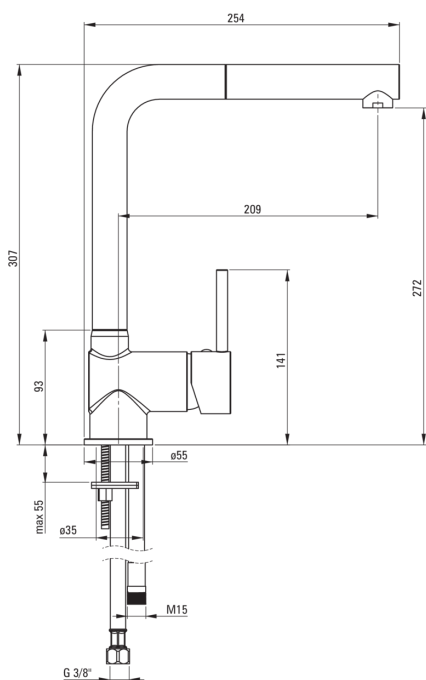

ASTER

Kitchen tap

Product code: BCA_N73M

EAN: 5907650821229

Color: nero

Warranty [years]: 7

Mixer

Finish	nero
Material	brass
Mixer type	single-handle, mixer
Installation method	standing
Flow class [l/min]	Z - 4-9 l/min
Acoustic group [db]	I (x ≤ 20)
Check valves	Yes

Mixer cartridge

Ceramic cartridge size	40 mm

Spout

Mixer spout range [mm]	209
Material	stainless steel

Aerator

Aerator type	honeycomb
Aerator size	M22

Connecting hose

Length [mm]	450
Installation thread	3/8"
Connection thread	M10

Hose

Length [mm]	1200
Braid type	not applicable

Hand shower

Number of functions	1

Features:

- The mixer body is made of the highest quality brass
- The mixer is equipped with a stream aerator
- The mixer with functional pull-out spout
- Z flow class (4-9 l/min) allowing for water consumption reduction
- The mixer is equipped with non-return valves so that the mixed water does not flow back into the installation
- 45 cm connection hoses included
- Innovative, durable and easy to clean Nero coating
- Only the best materials, the quality of which has been confirmed by laboratory tests
- Durable hose ends made of brass
- The offer includes a cleaning agent for fixtures in all colors