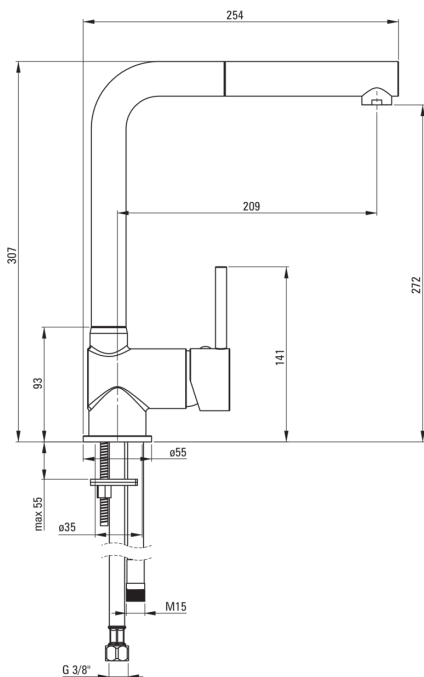

ASTER Kitchen tap

Product code: BCA_N73M

EAN: 5907650821229

Color: nero

Warranty [years]: 7

Mixer

Finish	nero
Material	brass
Mixer type	single-handle, mixer
Installation method	standing
Flow class [l/min]	Z - 4-9 l/min
Acoustic group [db]	I (x ≤ 20)
Check valves	Yes

Mixer cartridge

Ceramic cartridge size	40 mm
------------------------	-------

Spout

Mixer spout range [mm]	209
Material	stainless steel

Aerator

Aerator type	honeycomb
Aerator size	M22

Connecting hose

Length [mm]	450
Installation thread	3/8"
Connection thread	M10

Hose

Length [mm]	1200
Braid type	not applicable

Hand shower

Number of functions	1
---------------------	---

Features:

- The mixer body is made of the highest quality brass
- The mixer is equipped with a stream aerator
- The mixer with functional pull-out spout
- Z flow class (4-9 l/min) allowing for water consumption reduction
- The mixer is equipped with non-return valves so that the mixed water does not flow back into the installation
- 45 cm connection hoses included
- Innovative, durable and easy to clean Nero coating
- Only the best materials, the quality of which has been confirmed by laboratory tests
- Durable hose ends made of brass
- Cleaning agent for fixtures in all colors available