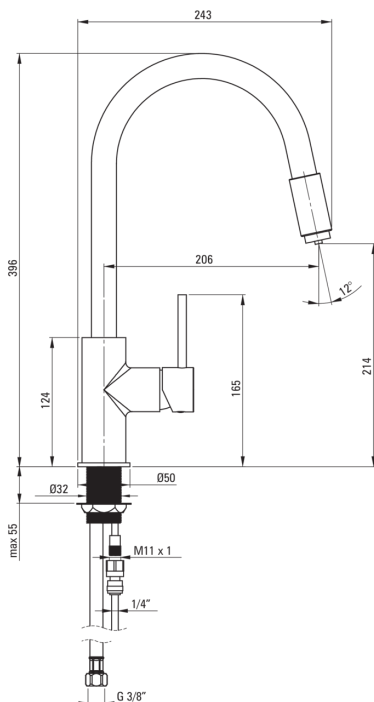

ASTER

Kitchen tap, with water filter connection

Product code: BCA_N64M

EAN: 5907650812708

Color: nero

Warranty [years]: 7

Mixer

Finish	nero
Material	brass
Mixer type	single-handle, mixer, for the water filter connection
Installation method	standing
Flow class [l/min]	Z - 4-9 l/min
Acoustic group [db]	II (20 < x ≤ 30)

Mixer cartridge

Ceramic cartridge size	35 mm
------------------------	-------

Spout

Spout type	swivel
Mixer spout range [mm]	206

Function switch

Switch type	spout integrated
-------------	------------------

Aerator

Aerator type	other
Aerator size	M24

Connecting hose

Length [mm]	500
Installation thread	3/8"
Connection thread	M10

Features:

- The mixer is equipped with a stream aerator
- Only the best materials, the quality of which has been confirmed by laboratory tests
- The mounting sleeve facilitates the installation of the mixer
- 45 cm connection hoses included
- Tap with connection to a water filter
- Innovative, durable and easy to clean Nero coating
- The mixer body is made of the highest quality brass
- Z flow class (4-9 l/min) allowing for water consumption reduction
- Cleaning agent for fixtures in all colors available