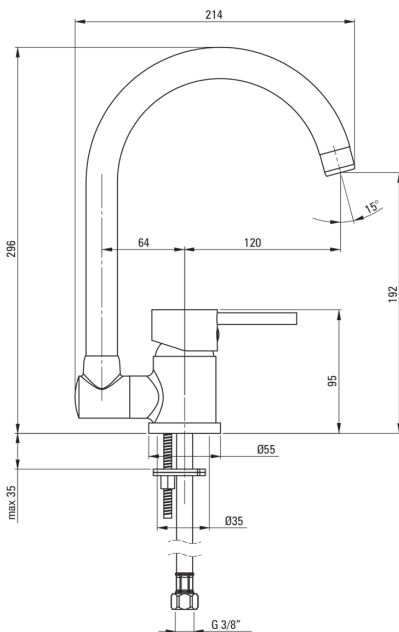

ASTER

Kitchen tap, with foldable spout

Product code: BCA_N61M
EAN: 5907650815006
Color: nero
Warranty [years]: 7

Mixer

Finish	nero
Material	brass
Mixer type	single-handle, mixer
Installation method	standing
Flow class [l/min]	Z - 4-9 l/min
Acoustic group [db]	I (x ≤ 20)

Mixer cartridge

Ceramic cartridge size	40 mm
------------------------	-------

Spout

Spout type	window
Mixer spout range [mm]	184
Material	stainless steel

Aerator

Aerator type	honeycomb
Aerator size	M22

Connecting hose

Length [mm]	450
Installation thread	3/8"
Connection thread	M10

Features:

- The mixer body is made of the highest quality brass
- The hinged spout allows for mixer mount near windows
- The mixer is equipped with a stream aerator
- 45 cm connection hoses included
- Z flow class (4-9 l/min) allowing for water consumption reduction
- Innovative, durable and easy to clean Nero coating
- Only the best materials, the quality of which has been confirmed by laboratory tests
- Durable hose ends made of brass
- The offer includes a cleaning agent for fixtures in all colors