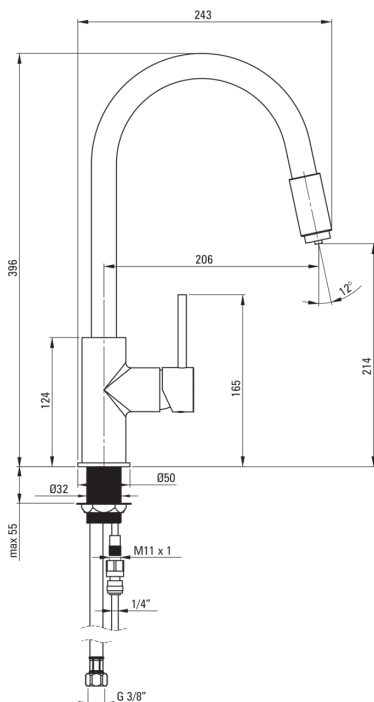

ASTER

Kitchen tap, with water filter connection

Product code: BCA_B64M

EAN: 5908212061213

Color: brass, nero

Warranty [years]: 7

Mixer

| | |
|---------------------|----------------------|
| Finish | black, brass |
| Material | brass |
| Mixer type | single-handle, mixer |
| Installation method | standing |
| Flow class [l/min] | Z - 4-9 l/min |
| Acoustic group [db] | II (20 < x ≤ 30) |

Mixer cartridge

| | |
|------------------------|-------|
| Ceramic cartridge size | 35 mm |
|------------------------|-------|

Spout

| | |
|------------------------|--------|
| Spout type | swivel |
| Mixer spout range [mm] | 206 |
| Material | brass |

Function switch

| | |
|-------------|------------------|
| Switch type | spout integrated |
|-------------|------------------|

Aerator

| | |
|--------------|-------|
| Aerator type | other |
| Aerator size | M24 |

Connecting hose

| | |
|---------------------|------|
| Length [mm] | 500 |
| Installation thread | 3/8" |
| Connection thread | M10 |

Features:

- The mixer body is made of the highest quality brass
- The mixer is equipped with a stream aerator
- The mounting sleeve facilitates the installation of the mixer
- 45 cm connection hoses included
- Z flow class (4-9 l/min) allowing for water consumption reduction
- Tap with connection to a water filter
- Only the best materials, the quality of which has been confirmed by laboratory tests
- Durable hose ends made of brass
- The offer includes a cleaning agent for fixtures in all colors