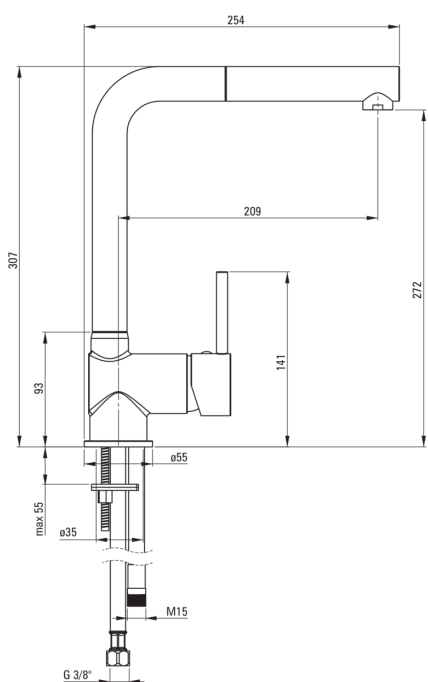

ASTER

Kitchen tap

Product code: BCA_A73M

EAN: 5907650821250

Color: bianco

Warranty [years]: 7

Mixer

Finish	bianco
Material	brass
Mixer type	single-handle, mixer
Installation method	standing
Flow class [l/min]	Z - 4-9 l/min
Acoustic group [db]	I (x ≤ 20)
Check valves	Yes

Mixer cartridge

Ceramic cartridge size	40 mm
------------------------	-------

Spout

Spout type	pull-out
Mixer spout range [mm]	209
Material	stainless steel

Aerator

Aerator type	honeycomb
Aerator size	M22

Connecting hose

Length [mm]	450
Installation thread	3/8"
Connection thread	M10

Hose

Length [mm]	1200
-------------	------

Hand shower

Number of functions	1
---------------------	---

Features:

- The mixer body is made of the highest quality brass
- Innovative and durable Bianco coating
- The mixer is equipped with a stream aerator
- 45 cm connection hoses included
- Z flow class (4-9 l/min) allowing for water consumption reduction
- The mixer is equipped with non-return valves so that the mixed water does not flow back into the installation
- The mixer with functional pull-out spout
- Only the best materials, the quality of which has been confirmed by laboratory tests
- Durable hose ends made of brass
- Cleaning agent for fixtures in all colors available