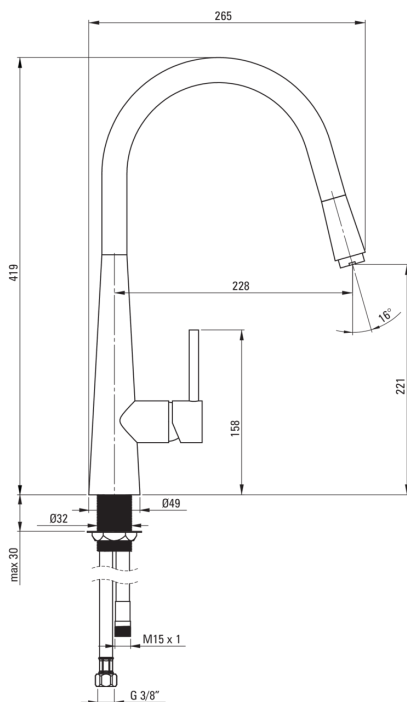

ASTER Kitchen tap

Product code: BCA_272M

EAN: 5908212051177

Color: graphite

Warranty [years]: 7

Mixer

Finish	graphite
Material	brass
Mixer type	single-handle, mixer
Installation method	standing
Flow class [l/min]	Z - 4-9 l/min
Acoustic group [db]	I (x ≤ 20)

Mixer cartridge

Ceramic cartridge size	35 mm
------------------------	-------

Spout

Spout type	pull-out
Mixer spout range [mm]	228
Material	brass

Aerator

Aerator type	honeycomb
Aerator size	M24

Connecting hose

Length [mm]	450
Installation thread	3/8"
Connection thread	M10

Hose

Length [mm]	1500
-------------	------

Hand shower

Number of functions	1
---------------------	---

Features:

- The mixer body is made of the highest quality brass
- The mixer is equipped with a stream aerator
- The mixer with functional pull-out spout
- The mounting sleeve facilitates the installation of the mixer
- 45 cm connection hoses included
- Z flow class (4-9 l/min) allowing for water consumption reduction
- Only the best materials, the quality of which has been confirmed by laboratory tests
- Durable hose ends made of brass
- The offer includes a cleaning agent for fixtures in all colors