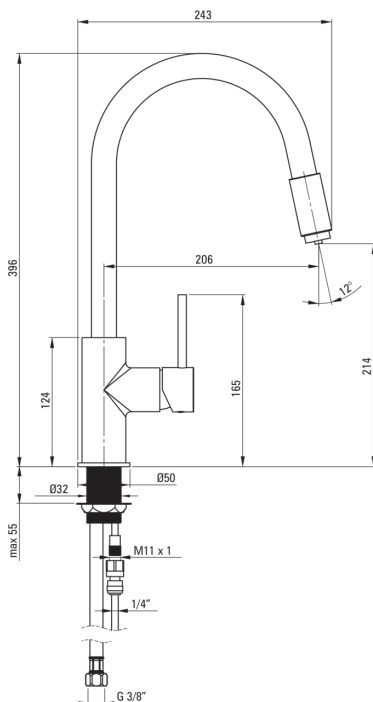

ASTER

Kitchen tap, with water filter connection

Product code: BCA_064M
EAN: 5908212061206
Color: chrome, nero
Warranty [years]: 7

Mixer

Finish	chrome, black
Material	brass
Mixer type	mixer, single-handle, for the water filter connection
Installation method	standing
Flow class [l/min]	Z - 4-9 l/min
Acoustic group [db]	II (20 < x ≤ 30)

Mixer cartridge

Ceramic cartridge size	35 mm
------------------------	-------

Spout

Spout type	swivel
Mixer spout range [mm]	206
Material	brass

Function switch

Switch type	spout integrated
-------------	------------------

Aerator

Aerator type	other
Aerator size	M24

Connecting hose

Length [mm]	500
Installation thread	3/8"
Connection thread	M10

Features:

- The mixer body is made of the highest quality brass
- The mixer is equipped with a stream aerator
- The mounting sleeve facilitates the installation of the mixer
- 45 cm connection hoses included
- Z flow class (4-9 l/min) allowing for water consumption reduction
- Tap with connection to a water filter
- Only the best materials, the quality of which has been confirmed by laboratory tests
- Durable hose ends made of brass
- Cleaning agent for fixtures in all colors available