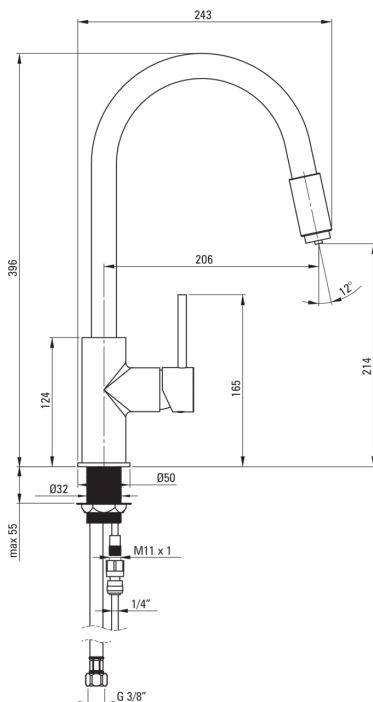

ASTER

Kitchen tap, with water filter connection

Product code: BCA_064M

EAN: 5908212061206

Color: chrome, nero

Warranty [years]: 7

Mixer

Finish	chrome, black
Material	brass
Mixer type	mixer, single-handle, for the water filter connection
Installation method	standing
Flow class [l/min]	Z - 4-9 l/min
Acoustic group [db]	II (20 < x ≤ 30)

Mixer cartridge

Ceramic cartridge size	35 mm
------------------------	-------

Spout

Spout type	swivel
Mixer spout range [mm]	206
Material	brass

Function switch

Switch type	spout integrated
-------------	------------------

Aerator

Aerator type	other
Aerator size	M24

Connecting hose

Length [mm]	500
Installation thread	3/8"
Connection thread	M10

Features:

- The mixer body is made of the highest quality brass
- The mixer is equipped with a stream aerator
- The mounting sleeve facilitates the installation of the mixer
- 45 cm connection hoses included
- Z flow class (4-9 l/min) allowing for water consumption reduction
- Tap with connection to a water filter
- Only the best materials, the quality of which has been confirmed by laboratory tests
- Durable hose ends made of brass
- The offer includes a cleaning agent for fixtures in all colors