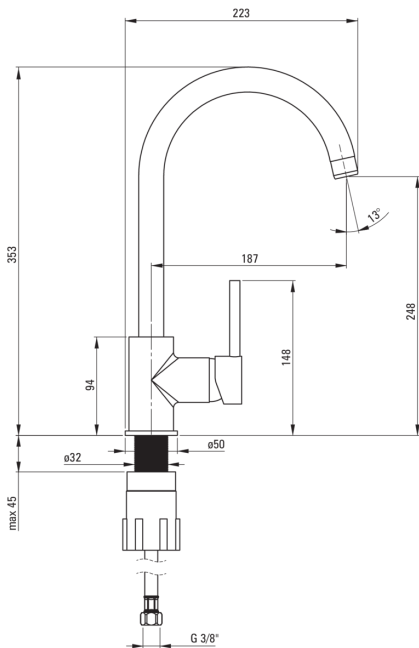

## Mixer

|                     |                      |
|---------------------|----------------------|
| Finish              | chrome               |
| Material            | brass                |
| Mixer type          | single-handle, mixer |
| Installation method | standing             |
| Flow class [l/min]  | Z - 4-9 l/min        |
| Acoustic group [db] | I (x ≤ 20)           |

## Mixer cartridge

|                        |       |
|------------------------|-------|
| Ceramic cartridge size | 35 mm |
|------------------------|-------|

## Spout

|                        |                 |
|------------------------|-----------------|
| Spout type             | swivel          |
| Mixer spout range [mm] | 187             |
| Material               | stainless steel |

## Connecting hose

|                     |      |
|---------------------|------|
| Length [mm]         | 450  |
| Installation thread | 3/8" |
| Connection thread   | M10  |