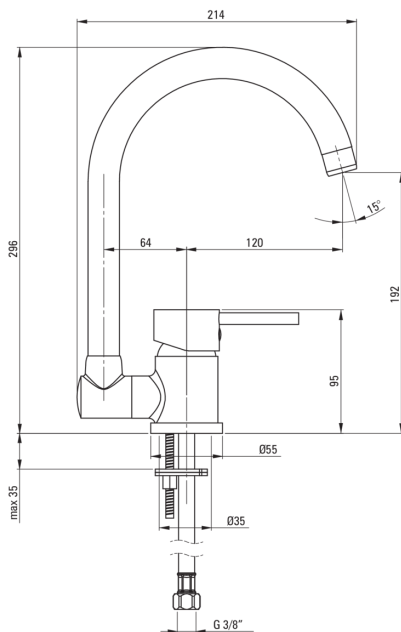

## Kitchen tap, with foldable spout

**Product code:** BCA\_061M  
**EAN:** 5908212002780  
**Color:** chrome  
**Warranty [years]:** 7

### Mixer cartridge

Ceramic cartridge size	40 mm
------------------------	-------

### Spout

Spout type	window, foldable
Mixer spout range [mm]	184
Material	stainless steel

### Connecting hose

Length [mm]	450
Installation thread	3/8"
Connection thread	M10