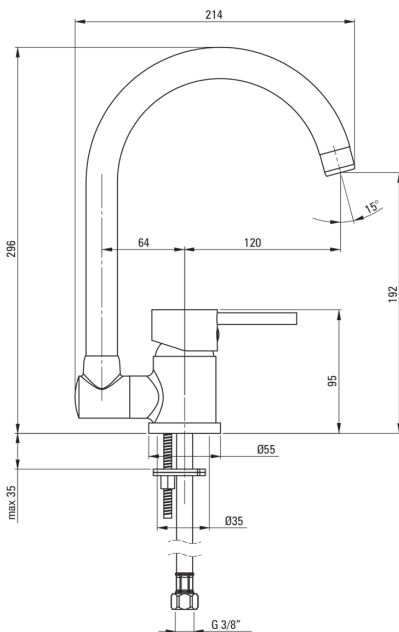

ASTER

Kitchen tap, with foldable spout

Product code: BCA_061M
EAN: 5908212002780
Color: chrome
Warranty [years]: 7

Mixer

Finish	chrome
Mixer type	single-handle, mixer
Installation method	standing
Flow class [l/min]	Z - 4-9 l/min
Acoustic group [db]	I ($x \leq 20$)

Mixer cartridge

Ceramic cartridge size	40 mm
------------------------	-------

Spout

Spout type	window, foldable
Mixer spout range [mm]	184
Material	stainless steel

Aerator

Aerator type	honeycomb
Aerator size	M22

Connecting hose

Length [mm]	450
Installation thread	3/8"
Connection thread	M10

Features:

- The mixer body is made of the highest quality brass
- The hinged spout allows for mixer mount near windows
- The mixer is equipped with a stream aerator
- 45 cm connection hoses included
- Z flow class (4-9 l/min) allowing for water consumption reduction
- Only the best materials, the quality of which has been confirmed by laboratory tests
- Durable hose ends made of brass
- The offer includes a cleaning agent for fixtures in all colors