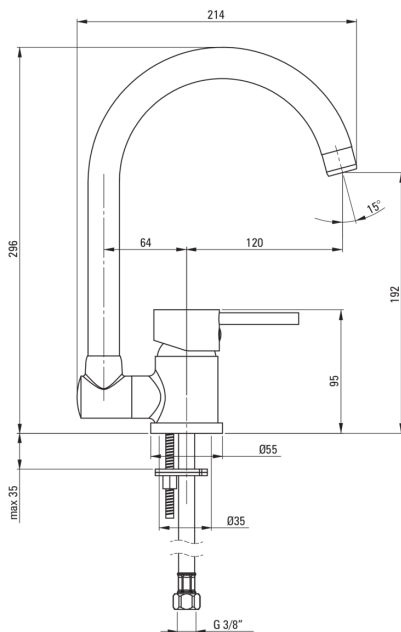

ASTER

Kitchen tap, with foldable spout

Product code: BCA_061M
EAN: 5908212002780
Color: chrome
Warranty [years]: 7

Mixer

Finish	chrome
Mixer type	single-handle, mixer
Installation method	standing
Flow class [l/min]	Z - 4-9 l/min
Acoustic group [db]	I (x ≤ 20)

Mixer cartridge

Ceramic cartridge size	40 mm
------------------------	-------

Spout

Spout type	window, foldable
Mixer spout range [mm]	184
Material	stainless steel

Aerator

Aerator type	honeycomb
Aerator size	M22

Connecting hose

Length [mm]	450
Installation thread	3/8"
Connection thread	M10

Features:

- The mixer body is made of the highest quality brass
- The hinged spout allows for mixer mount near windows
- The mixer is equipped with a stream aerator
- 45 cm connection hoses included
- Z flow class (4-9 l/min) allowing for water consumption reduction
- Only the best materials, the quality of which has been confirmed by laboratory tests
- Durable hose ends made of brass
- The offer includes a cleaning agent for fixtures in all colors