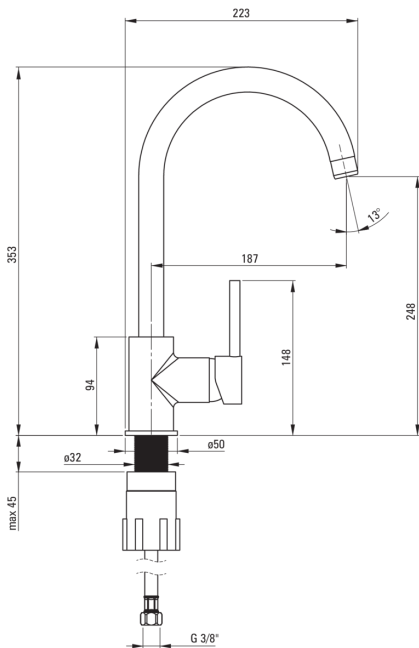

ASTER Kitchen tap

Product code: BCAA062M

EAN: 5907650813002

Color: chrome

Warranty [years]: 7

Mixer

Finish	chrome
Material	brass
Mixer type	single-handle, mixer
Installation method	standing
Flow class [l/min]	Z - 4-9 l/min
Acoustic group [db]	I (x ≤ 20)

Mixer cartridge

Ceramic cartridge size	35 mm
------------------------	-------

Spout

Spout type	swivel
Mixer spout range [mm]	187
Material	stainless steel

Aerator

Aerator type	honeycomb
Aerator size	M22

Connecting hose

Length [mm]	450
Installation thread	3/8"
Connection thread	M10

Features:

- The mixer body is made of the highest quality brass
- The mixer is equipped with a stream aerator
- The mounting sleeve facilitates the installation of the mixer
- 45 cm connection hoses included
- Z flow class (4-9 l/min) allowing for water consumption reduction
- Only the best materials, the quality of which has been confirmed by laboratory tests
- The offer includes a cleaning agent for fixtures in all colors