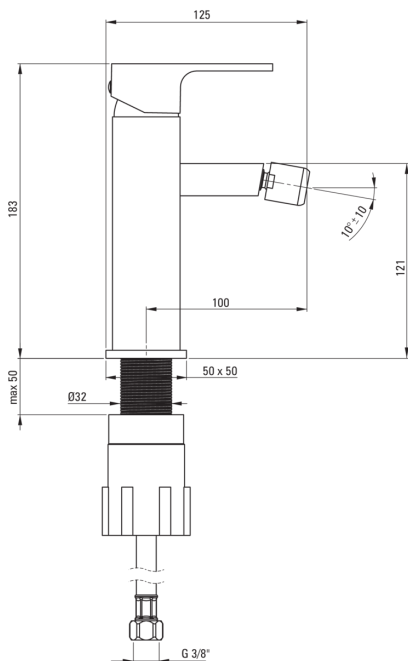

ANEMON

Bidet tap

Product code: BBZ_N31M

EAN: 5908212086728

Color: nero

Warranty [years]: 7

Mixer

Finish	nero
Material	brass
Mixer type	mixer, single-handle
Installation method	standing
Acoustic group [db]	I ($x \leq 20$)
Plug included in the set	Yes

Mixer cartridge

Ceramic cartridge size	35 mm
------------------------	-------

Spout

Spout type	still
Mixer spout range [mm]	100
Material	brass

Aerator

Aerator type	swivel, honeycomb
Aerator size	M22

Connecting hose

Length [mm]	450
Installation thread	3/8"
Connection thread	M10

Plug

Type	click-clack
Type	with overflow

Features:

- The mixer body is made of the highest quality brass
- The mixer is equipped with a stream aerator
- The movable aerator allows you to direct the water stream
- The mounting sleeve facilitates the installation of the mixer
- 45 cm connection hoses included
- Innovative, durable and easy to clean Nero coating
- Functional click-clack plug included
- Only the best materials, the quality of which has been confirmed by laboratory tests
- Cleaning agent for fixtures in all colors available