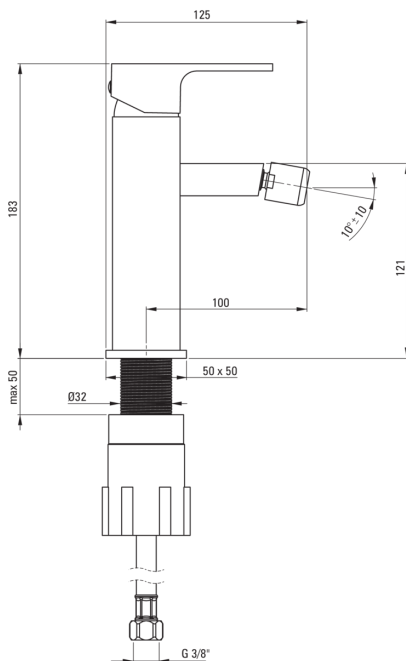

ANEMON

Bidet tap

Product code: BBZ_N30M

EAN: 5907650827269

Color: nero

Warranty [years]: 7

Mixer

Finish	nero
Material	brass
Mixer type	mixer, single-handle
Installation method	standing
Acoustic group [db]	I ($x \leq 20$)

Mixer cartridge

Ceramic cartridge size	35 mm
------------------------	-------

Spout

Spout type	still
Material	brass

Aerator

Aerator type	swivel, honeycomb
Aerator size	M22

Connecting hose

Length [mm]	450
Installation thread	3/8"
Connection thread	M10

Features:

- The mixer is equipped with a stream aerator
- Innovative, durable and easy to clean Nero coating
- The mounting sleeve facilitates the installation of the mixer
- The movable aerator allows you to direct the water stream
- 45 cm connection hoses included
- The mixer body is made of the highest quality brass
- Only the best materials, the quality of which has been confirmed by laboratory tests
- we recommend buying a universal plug in the color of the mixer
- Cleaning agent for fixtures in all colors available