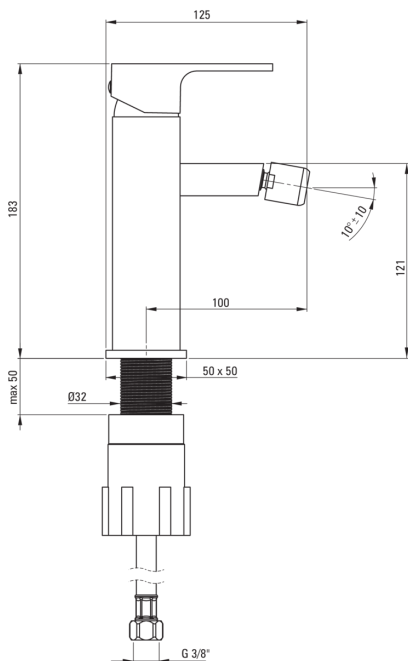

ANEMON

Bidet tap

Product code: BBZ_N30M

EAN: 5907650827269

Color: nero

Warranty [years]: 7

Mixer

Finish	nero
Material	brass
Mixer type	mixer, single-handle
Installation method	standing
Acoustic group [db]	I ($x \leq 20$)

Mixer cartridge

Ceramic cartridge size	35 mm
------------------------	-------

Spout

Spout type	still
Material	brass

Aerator

Aerator type	swivel, honeycomb
Aerator size	M22

Connecting hose

Length [mm]	450
Installation thread	3/8"
Connection thread	M10

Features:

- The mixer is equipped with a stream aerator
- Innovative, durable and easy to clean Nero coating
- The mounting sleeve facilitates the installation of the mixer
- The movable aerator allows you to direct the water stream
- 45 cm connection hoses included
- The mixer body is made of the highest quality brass
- Only the best materials, the quality of which has been confirmed by laboratory tests
- we recommend buying a universal plug in the color of the mixer
- The offer includes a cleaning agent for fixtures in all colors