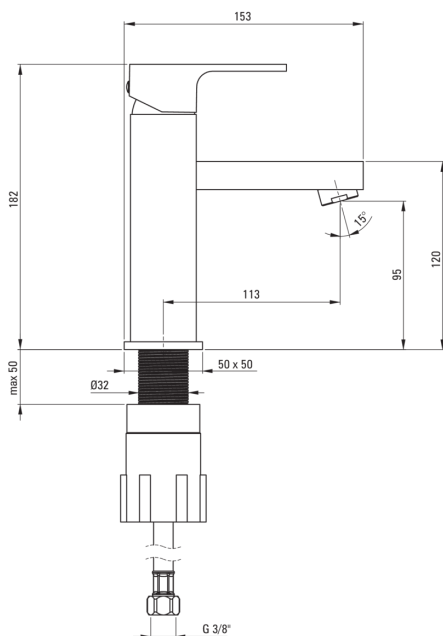

ANEMON

Washbasin tap

Product code: BBZ_N21M

EAN: 5908212086704

Color: nero

Warranty [years]: 7

Mixer

Finish	nero
Material	brass
Mixer type	single-handle, mixer
Installation method	standing
Flow class [l/min]	Z - 4-9 l/min
Acoustic group [db]	I (x ≤ 20)
Plug included in the set	Yes

Mixer cartridge

Ceramic cartridge size	35 mm
------------------------	-------

Spout

Spout type	still
Mixer spout range [mm]	113
Material	brass

Aerator

Aerator type	honeycomb
Aerator size	M24

Connecting hose

Length [mm]	450
Installation thread	3/8"
Connection thread	M10

Plug

Type	click-clack
Type	with overflow

Features:

- The mixer body is made of the highest quality brass
- The mixer is equipped with a stream aerator
- 45 cm connection hoses included
- Z flow class (4-9 l/min) allowing for water consumption reduction
- Innovative, durable and easy to clean Nero coating
- Functional click-clack plug included
- Only the best materials, the quality of which has been confirmed by laboratory tests
- The offer includes a cleaning agent for fixtures in all colors