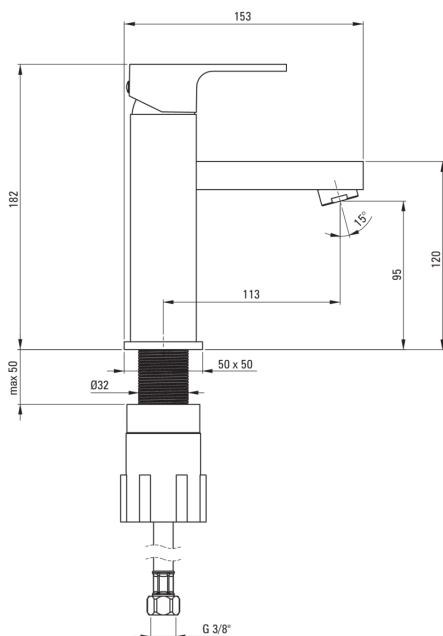

ANEMON

Washbasin tap

Product code: BBZ_N21M
EAN: 5908212086704
Color: nero
Warranty [years]: 7

Mixer

Finish	nero
Mixer type	single-handle, mixer
Installation method	standing
Flow class [l/min]	Z - 4-9 l/min
Acoustic group [db]	I ($x \leq 20$)
Plug included in the set	Yes

Mixer cartridge

Ceramic cartridge size	35 mm

Spout

Spout type	still
Mixer spout range [mm]	113
Material	brass

Aerator

Aerator type	honeycomb
Aerator size	M24

Connecting hose

Length [mm]	450
Installation thread	3/8"
Connection thread	M10

Plug

Type	click-clack
Type	with overflow

Features:

- The mixer body is made of the highest quality brass
- The mixer is equipped with a stream aerator
- 45 cm connection hoses included
- Z flow class (4-9 l/min) allowing for water consumption reduction
- Innovative, durable and easy to clean Nero coating
- Functional click-clack plug included
- Only the best materials, the quality of which has been confirmed by laboratory tests
- The offer includes a cleaning agent for fixtures in all colors