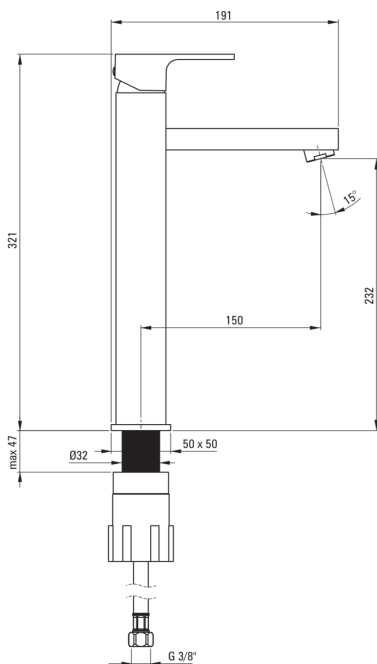

ANEMON

Washbasin tap, tall

Product code: BBZ_N21K
EAN: 5908212086711
Color: nero
Warranty [years]: 7

Mixer

Finish	nero
Material	brass
Mixer type	single-handle, mixer
Installation method	standing
Flow class [l/min]	Z - 4-9 l/min
Acoustic group [db]	I (x ≤ 20)
Plug included in the set	Yes

Mixer cartridge

Ceramic cartridge size	35 mm
------------------------	-------

Spout

Spout type	still
Mixer spout range [mm]	150
Material	brass

Aerator

Aerator type	honeycomb
Aerator size	M24

Connecting hose

Length [mm]	450
Installation thread	3/8"
Connection thread	M10

Plug

Type	click-clack
Type	without overflow

Features:

- The mixer body is made of the highest quality brass
- The mixer is equipped with a stream aerator
- The mounting sleeve facilitates the installation of the mixer
- 45 cm connection hoses included
- Z flow class (4-9 l/min) allowing for water consumption reduction
- Innovative, durable and easy to clean Nero coating
- Functional click-clack plug included
- Durable hose ends made of brass
- Only the best materials, the quality of which has been confirmed by laboratory tests
- Cleaning agent for fixtures in all colors available