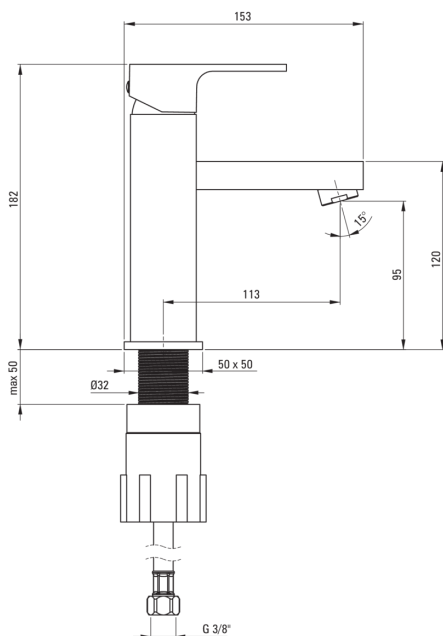

ANEMON

Washbasin tap

Product code: BBZ_N20M

EAN: 5907650826385

Color: nero

Warranty [years]: 7

Mixer

Finish	nero
Material	brass
Mixer type	single-handle, mixer
Installation method	standing
Flow class [l/min]	Z - 4-9 l/min
Acoustic group [db]	I (x ≤ 20)

Mixer cartridge

Ceramic cartridge size	35 mm
------------------------	-------

Spout

Spout type	still
Mixer spout range [mm]	113
Material	brass

Aerator

Aerator type	honeycomb
Aerator size	M24

Connecting hose

Length [mm]	450
Installation thread	3/8"
Connection thread	M10

Features:

- Innovative, durable and easy to clean Nero coating
- The mixer is equipped with a stream aerator
- The mixer body is made of the highest quality brass
- 45 cm connection hoses included
- Z flow class (4-9 l/min) allowing for water consumption reduction
- Only the best materials, the quality of which has been confirmed by laboratory tests
- we recommend buying a universal plug in the color of the mixer
- Cleaning agent for fixtures in all colors available