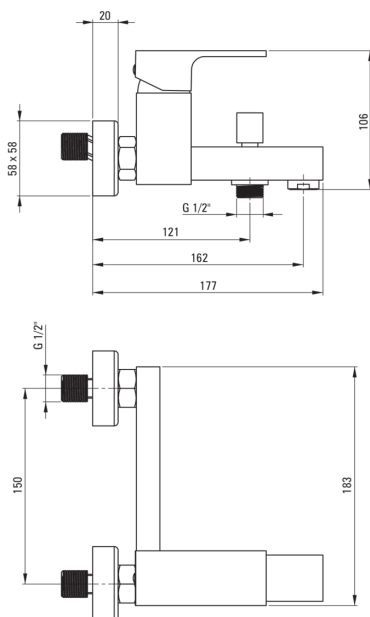

ANEMON

Bath mixer

Product code: BBZ_N10M

EAN: 5908212086698

Color: nero

Warranty [years]: 7

Mixer

Finish	nero
Material	brass
Mixer type	two-handle, mixer
Installation method	wall-mounted
Acoustic group [db]	I ($x \leq 20$)
Check valves	Yes

Mixer cartridge

Ceramic cartridge size	35 mm
------------------------	-------

Spout

Spout type	still
Mixer spout range [mm]	183
Material	brass

Function switch

Switch type	ceramic mechanical
-------------	--------------------

Aerator

Aerator type	silicone
Aerator size	M24
Water flow reduction	missing

Features:

- The mixer body is made of the highest quality brass
- The mixer is equipped with a stream aerator
- Silicone aerator for easy limescale removal
- Mechanical ceramic function switch
- The mixer is equipped with non-return valves so that the mixed water does not flow back into the installation
- Innovative, durable and easy to clean Nero coating
- Only the best materials, the quality of which has been confirmed by laboratory tests
- Cleaning agent for fixtures in all colors available