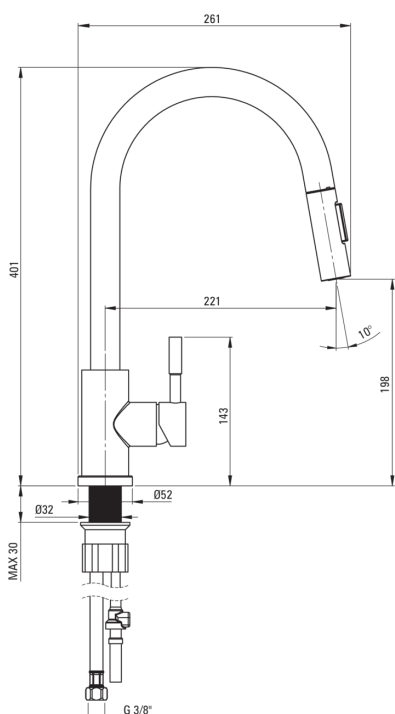

LIMA

Kitchen tap

Product code: BBM_N72M

EAN: 5907650809272

Color: nero

Warranty [years]: 7

Mixer

Finish	nero
Material	steel 304
Mixer type	single-handle, mixer
Installation method	standing
Flow class [l/min]	Z - 4-9 l/min
Acoustic group [db]	II (20 < x ≤ 30)

Mixer cartridge

Ceramic cartridge size	35 mm
------------------------	-------

Spout

Spout type	pull-out, swivel
Mixer spout range [mm]	221
Material	stainless steel

Aerator

Aerator type	honeycomb
--------------	-----------

Connecting hose

Length [mm]	450
Installation thread	3/8"
Connection thread	M8

Hose

Length [mm]	1500
Braid type	not applicable

Hand shower

Number of functions	2
---------------------	---

Features:

- The mixer with functional pull-out spout
- 2-function hand shower (rain and air stream)
- The mounting sleeve facilitates the installation of the mixer
- 45 cm connection hoses included
- Z flow class (4-9 l/min) allowing for water consumption reduction
- The mixer is equipped with non-return valves so that the mixed water does not flow back into the installation
- Innovative, durable and easy to clean Nero coating
- The mixer is equipped with a stream aerator
- Only the best materials, the quality of which has been confirmed by laboratory tests
- Cleaning agent for fixtures in all colors available