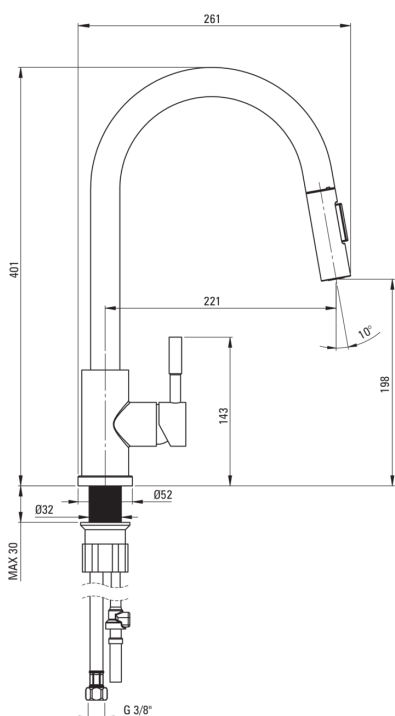

LIMA

Kitchen tap

Product code: BBM_N72M

EAN: 5907650809272

Color: nero

Warranty [years]: 7

Mixer

Finish	nero
Material	steel 304
Mixer type	single-handle, mixer
Installation method	standing
Flow class [l/min]	Z - 4-9 l/min
Acoustic group [db]	II (20 < x ≤ 30)

Mixer cartridge

Ceramic cartridge size	35 mm
------------------------	-------

Spout

Spout type	pull-out, swivel
Mixer spout range [mm]	221
Material	stainless steel

Aerator

Aerator type	honeycomb
--------------	-----------

Connecting hose

Length [mm]	450
Installation thread	3/8"
Connection thread	M8

Hose

Length [mm]	1500
Braid type	not applicable

Hand shower

Number of functions	2
---------------------	---

Features:

- The mixer with functional pull-out spout
- 2-function hand shower (rain and air stream)
- The mounting sleeve facilitates the installation of the mixer
- 45 cm connection hoses included
- Z flow class (4-9 l/min) allowing for water consumption reduction
- The mixer is equipped with non-return valves so that the mixed water does not flow back into the installation
- Innovative, durable and easy to clean Nero coating
- The mixer is equipped with a stream aerator
- Only the best materials, the quality of which has been confirmed by laboratory tests
- Cleaning agent for fixtures in all colors available