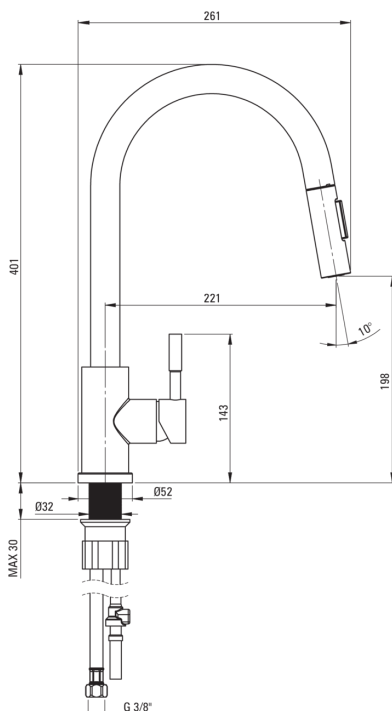

LIMA

Kitchen tap

Product code: BBM_F72M

EAN: 5907650809265

Color: brushed steel

Warranty [years]: 7

Mixer

Finish	steel
Material	steel 304
Mixer type	single-handle, mixer
Installation method	standing
Flow class [l/min]	Z - 4-9 l/min
Acoustic group [db]	II (20 < x ≤ 30)

Mixer cartridge

Ceramic cartridge size	35 mm
------------------------	-------

Spout

Spout type	swivel, pull-out
Mixer spout range [mm]	221
Material	stainless steel

Aerator

Aerator type	honeycomb
--------------	-----------

Connecting hose

Length [mm]	450
Installation thread	3/8"
Connection thread	M10

Hose

Length [mm]	1500
Braid type	not applicable

Hand shower

Number of functions	2
---------------------	---

Features:

- The mixer with functional pull-out spout
- 2-function hand shower (rain and air stream)
- The mounting sleeve facilitates the installation of the mixer
- 45 cm connection hoses included
- Z flow class (4-9 l/min) allowing for water consumption reduction
- The mixer is equipped with non-return valves so that the mixed water does not flow back into the installation
- The mixer is equipped with a stream aerator
- Only the best materials, the quality of which has been confirmed by laboratory tests
- The offer includes a cleaning agent for fixtures in all colors