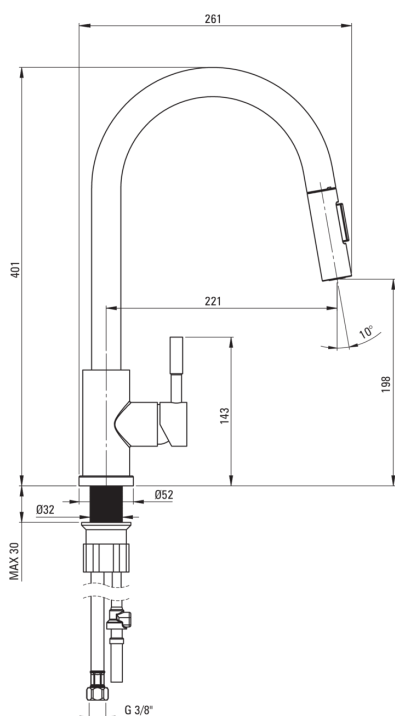

LIMA

Kitchen tap

Product code: BBM_F72M

EAN: 5907650809265

Color: brushed steel

Warranty [years]: 7

Mixer

Finish	steel
Material	steel 304
Mixer type	single-handle, mixer
Installation method	standing
Flow class [l/min]	Z - 4-9 l/min
Acoustic group [db]	II (20 < x ≤ 30)

Mixer cartridge

Ceramic cartridge size	35 mm
------------------------	-------

Spout

Spout type	swivel, pull-out
Mixer spout range [mm]	221
Material	stainless steel

Aerator

Aerator type	honeycomb
--------------	-----------

Connecting hose

Length [mm]	450
Installation thread	3/8"
Connection thread	M8

Hose

Length [mm]	1500
Braid type	not applicable

Hand shower

Number of functions	2
---------------------	---

Features:

- The mixer with functional pull-out spout
- 2-function hand shower (rain and air stream)
- The mounting sleeve facilitates the installation of the mixer
- 45 cm connection hoses included
- Z flow class (4-9 l/min) allowing for water consumption reduction
- The mixer is equipped with non-return valves so that the mixed water does not flow back into the installation
- The mixer is equipped with a stream aerator
- Only the best materials, the quality of which has been confirmed by laboratory tests
- Cleaning agent for fixtures in all colors available