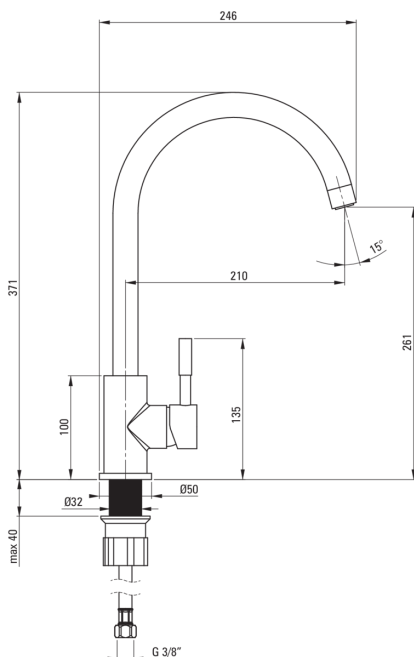

LIMA

Kitchen tap

Product code: BBM_F62M

EAN: 5908212080696

Color: steel

Warranty [years]: 7

Mixer

Finish	steel
Mixer type	mixer, single-handle
Installation method	standing
Acoustic group [db]	1 (x ≤ 20)

Mixer cartridge

Ceramic cartridge size	35 mm
------------------------	-------

Spouts

Spout type	swivel
Mixer spout range [mm]	210
Material	steel 304

Aerators

Aerator type	silicone
Aerator size	M22

Connecting hoses

Length [mm]	450
Installation thread	3/8"
Connection thread	M10

Features:

- The mixer is equipped with a stream aerator
- Silicone aerator for easy limescale removal
- 45 cm connection hoses included
- Only the best materials, the quality of which has been confirmed by laboratory tests
- Durable hose ends made of brass
- The offer includes a cleaning agent for fixtures in all colors