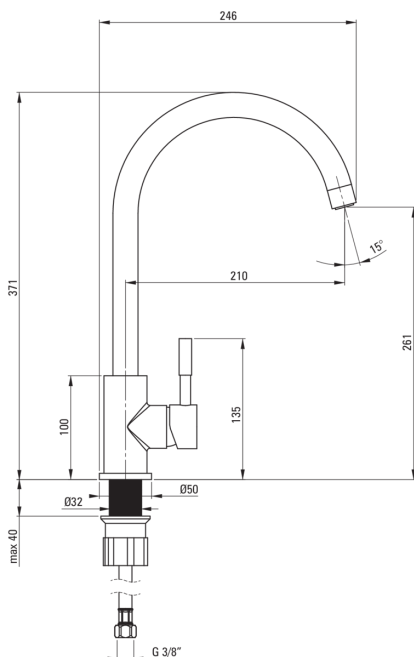

LIMA

Kitchen tap

Product code: BBM_F62M

EAN: 5908212080696

Color: steel

Warranty [years]: 7

Mixer

Finish	steel
Mixer type	mixer, single-handle
Installation method	standing
Acoustic group [db]	1 (x ≤ 20)

Mixer cartridge

Ceramic cartridge size	35 mm

Spouts

Spout type	swivel
Mixer spout range [mm]	210
Material	steel 304

Aerators

Aerator type	silicone
Aerator size	M22

Connecting hoses

Length [mm]	450
Installation thread	3/8"
Connection thread	M10

Features:

- The mixer is equipped with a stream aerator
- Silicone aerator for easy limescale removal
- 45 cm connection hoses included
- Only the best materials, the quality of which has been confirmed by laboratory tests
- Durable hose ends made of brass
- The offer includes a cleaning agent for fixtures in all colors