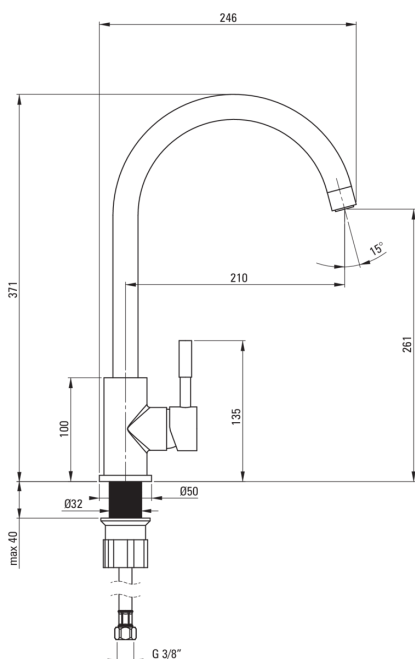

LIMA

Kitchen tap

Product code: BBM_F62M

EAN: 5908212080696

Color: brushed steel

Warranty [years]: 7

Mixer

Finish	steel
Material	steel 304
Mixer type	mixer, single-handle
Installation method	standing
Acoustic group [db]	1 ($x \leq 20$)

Mixer cartridge

Ceramic cartridge size	35 mm
------------------------	-------

Spout

Spout type	swivel
Mixer spout range [mm]	210
Material	steel 304

Aerator

Aerator type	silicone
Aerator size	M22

Connecting hose

Length [mm]	450
Installation thread	3/8"
Connection thread	M10

Features:

- The mixer is equipped with a stream aerator
- Silicone aerator for easy limescale removal
- 45 cm connection hoses included
- Only the best materials, the quality of which has been confirmed by laboratory tests
- Durable hose ends made of brass
- Cleaning agent for fixtures in all colors available