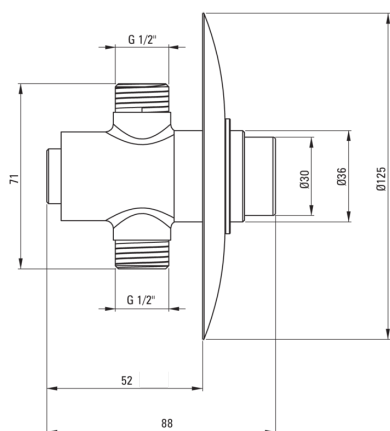

## Shower mixer, self-closing

Product code: BBH\_048L

EAN: 5908212081914

Color: chrome

Warranty [years]: 7

### Mixer

Finish	chrome
Material	brass
Mixer type	press
Installation method	concealed
Acoustic group [db]	II (20 < x ≤ 30)