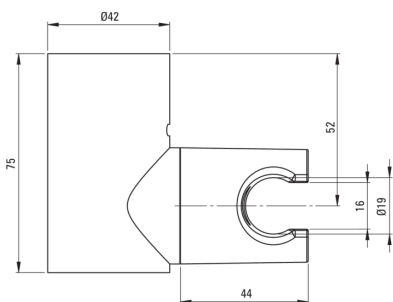

ROUND

Wall bracket, for hand shower

Product code: ANO_F21U

EAN: 5907650834946

Color: brushed steel

Warranty [years]: 2

Hand shower holder

Material	ABS
Shape	round
installation	wall-mounted