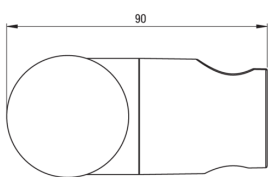

ROUND

Wall bracket, for hand shower

Product code: ANO_F21U

EAN: 5907650834946

Color: brushed steel

Warranty [years]: 2

Hand shower holder

Material	ABS
Shape	round
installation	wall-mounted