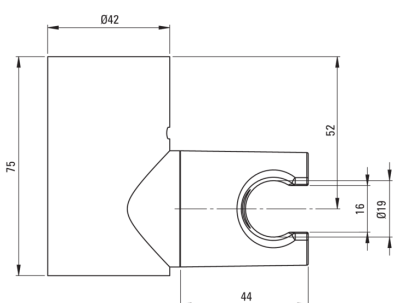

## Wall bracket, for hand shower

Product code: ANO\_021U

EAN: 5908212050989

Color: chrome

Warranty [years]: 2

### Hand shower holder

Material	ABS
Shape	round
installation	wall-mounted