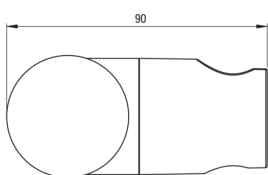

### Hand shower holder

Material	ABS
Shape	round
installation	wall-mounted