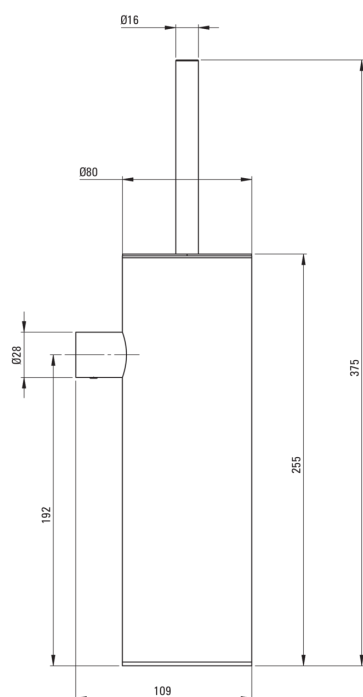

# ROUND

## Toilet brush, wall-mounted

**Product code:** ADR\_N721

**EAN:** 5907650831686

**Color:** nero

**Warranty [years]:** 2

### Bathroom accessories

Material stainless steel, PP

Height [mm] 375

Width [mm] 80

Depth [mm] 109