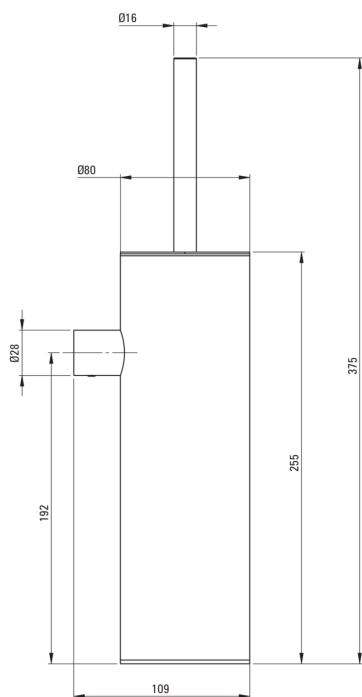

ROUND

Toilet brush, wall-mounted

Product code: ADR_0721

EAN: 5907650831679

Color: chrome

Warranty [years]: 2

Bathroom accessories

Material	stainless steel, PP
Height [mm]	375
Width [mm]	80
Depth [mm]	109