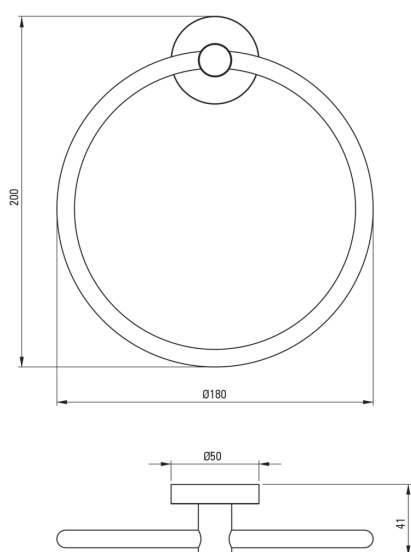

JASMIN

Towel hanger

Product code: ADJ_0611

EAN: 5907650860457

Color: chrome

Warranty [years]: 2

Bathroom accessories

Material: steel 304

Height [mm]: 200

Width [mm]: 180

Depth [mm]: 41

Features:

- Only the best materials, the quality of which has been confirmed by laboratory tests
- High-grade stainless steel
- High quality of materials
- Concealed mounting
- Shapes for easy cleaning
- The offer includes a cleaning agent for fixtures in all colors