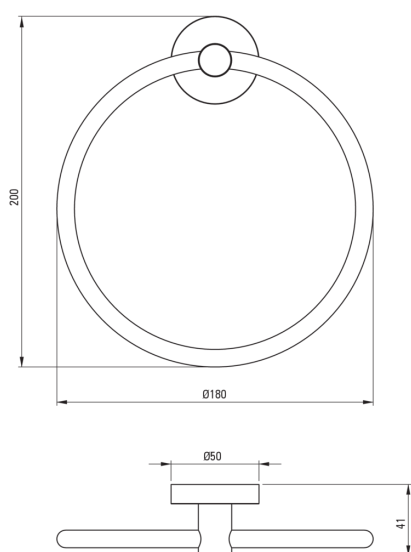

## Towel hanger

Product code: ADJ\_0611

EAN: 5907650860457

Color: chrome

Warranty [years]: 2

### Bathroom accessories

Material: steel 304

Height [mm]: 200

Width [mm]: 180

Depth [mm]: 41