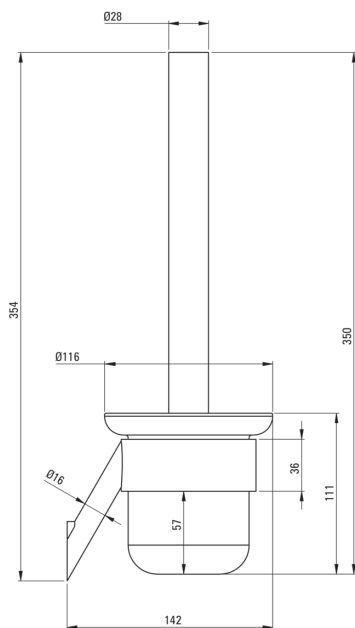

SILIA

Toilet brush, wall-mounted

Product code: ADI_R711
EAN: 5907650828372
Color: brushed gold
Warranty [years]: 2

Bathroom accessories

Material	brass
Height [mm]	354
Width [mm]	116
Depth [mm]	142

Features: