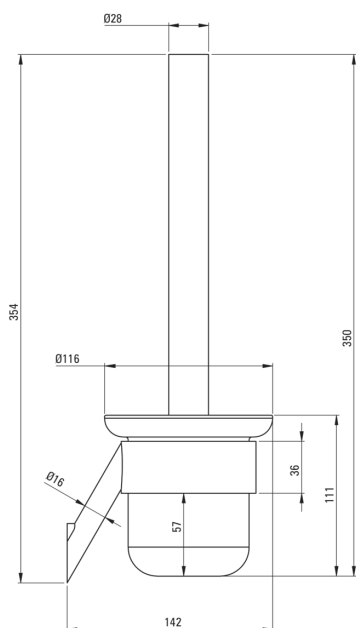

SILIA

Toilet brush, wall-mounted

Product code: ADI_A711

EAN: 5907650851875

Color: bianco

Warranty [years]: 2

Bathroom accessories

Material	brass
Height [mm]	354
Width [mm]	116
Depth [mm]	142