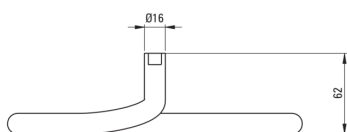

## Towel hanger, wall-mounted

**Product code:** ADI\_A611

**EAN:** 5907650851721

**Color:** bianco

**Warranty [years]:** 2