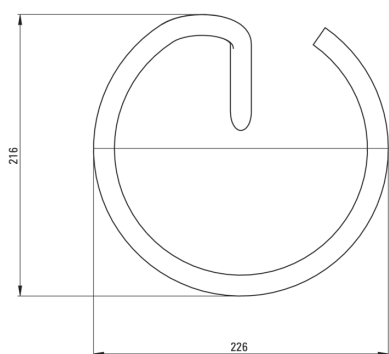

## Towel hanger, wall-mounted

**Product code:** ADI\_A611

**EAN:** 5907650851721

**Color:** bianco

**Warranty [years]:** 2

### Bathroom accessories

Material	brass
Height [mm]	216
Width [mm]	226
Depth [mm]	62